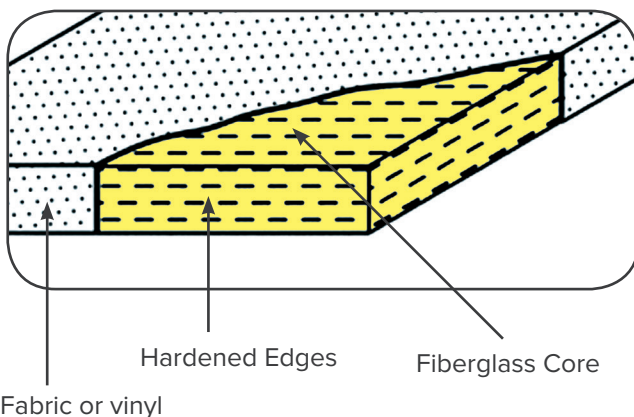

HardSide - Acoustical Wall Panels

DESCRIPTION

A versatile fiberglass acoustical wall panel wrapped in a wide selection of fabrics or vinyls.

Available with hardened shaped edges.

Engineered sound control with thicknesses from 1 to 4 inches and sizes up to 4 ft. x 10 ft.

5' x 10' option available with 66-inch wide fabric.

COMPOSITION

6-7 PCF density fiberglass core

Chemically hardened edges

Wrapped in fabric from Guilford of Maine, or factory-approved customer-selected material

FIRE TEST DATA

Class A per ASTM E 4

ACOUSTICAL PERFORMANCE

Sound Absorption per ASTM C-423. Type A Mounting

Frequency, (Hz)	125	250	500	1000	2000	4000	NRC
1" Thick	0.05	0.32	0.82	1.04	1.02	1.01	0.80
2" Thick	0.29	0.82	1.10	1.04	1.01	1.02	1.00
3" Thick	0.90	1.03	1.06	1.01	0.98	0.97	1.00
4" Thick	1.02	1.11	1.03	1.01	1.03	1.03	1.05

APPLICATIONS

- Interior surfaces where superior acoustical performance is required.
- Conference Rooms
- Schools/Classrooms
- Auditoriums
- Media Rooms
- Multi-Purpose Rooms
- Churches
- Office Spaces
- Reception Areas
- Home Theaters
- Pro Theaters

MOUNTING

HardSide Impaling Clips with Adhesive

Rotofast Clips for ceilings

Z-Clips - movable

Velcro - movable

See *HardSide cloud panels* for ceiling suspension

EDGE OPTIONS

Square

Bevel

Radius

Pencil

kineticsnoise.com
sales@kineticsnoise.com
1-800-959-1229